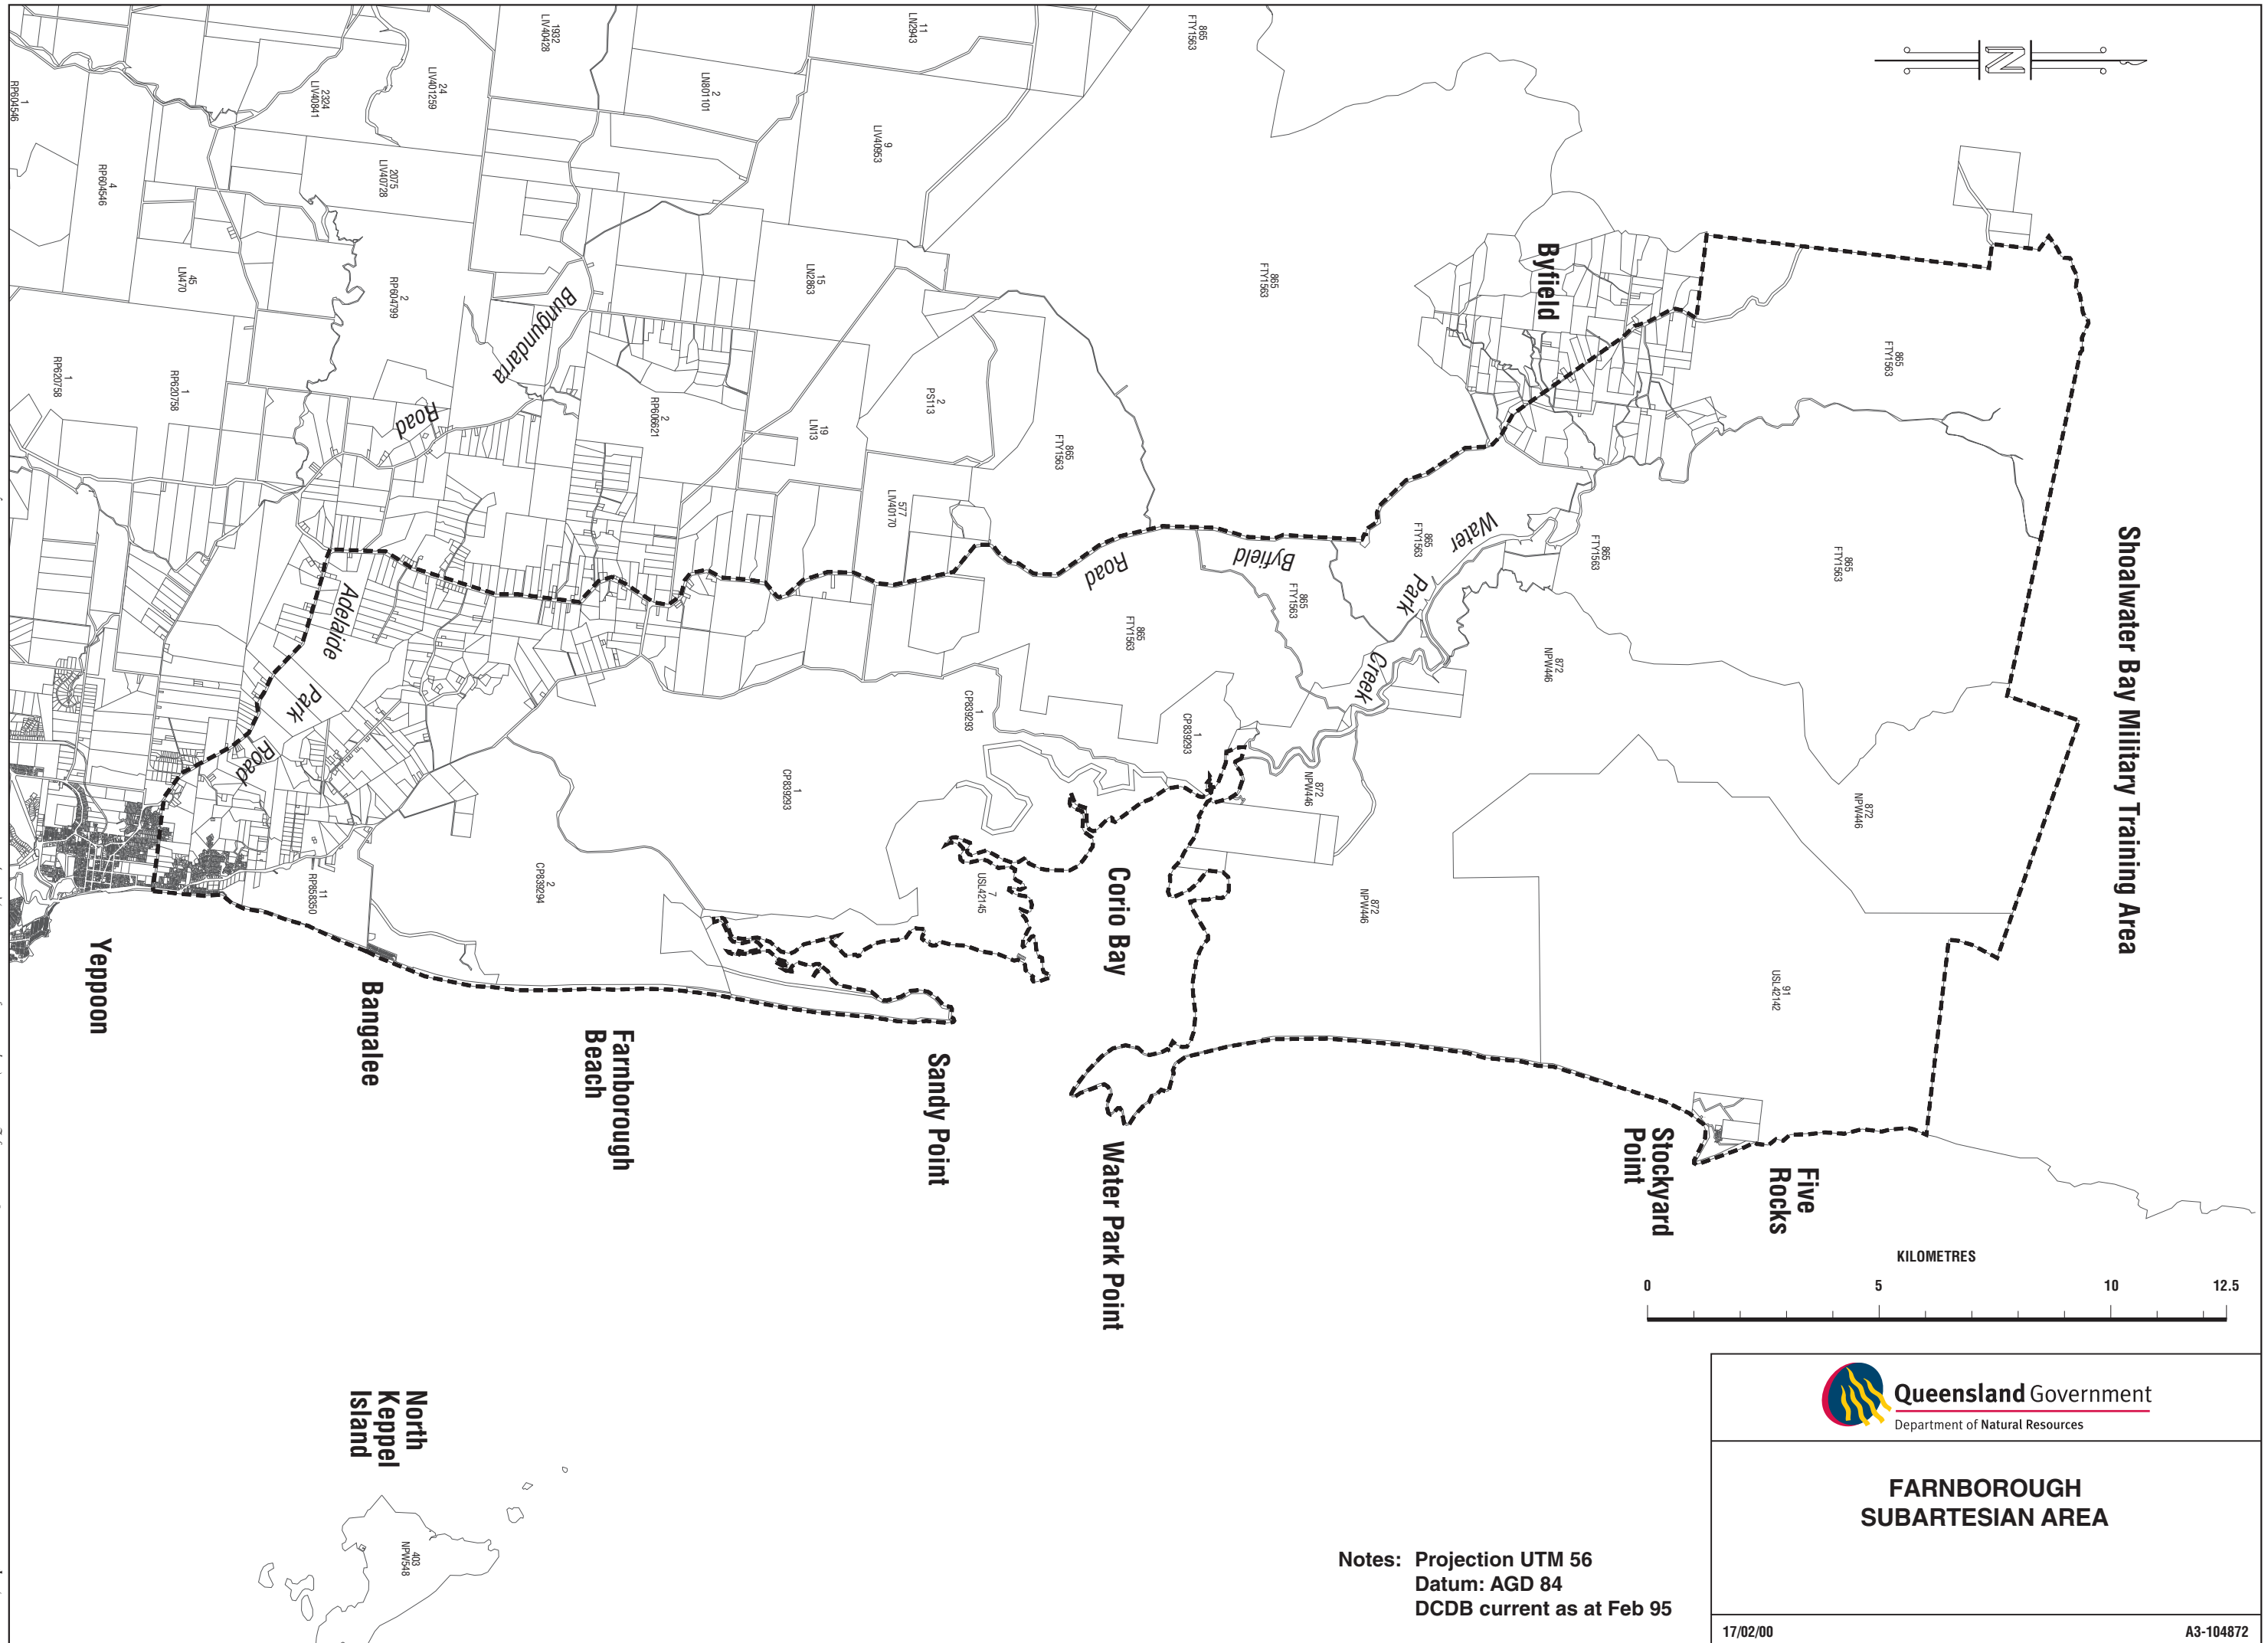

© The State of Queensland (Department of Natural Resources) (2000)

Produced at the Natural Sciences Precinct  
 By Natural Resource Information Management,  
 RSK, Department of Natural Resources.

Notes: Projection UTM 56  
 Datum: AGD 84  
 DCDB current as at Feb 95

**Queensland Government**  
 Department of Natural Resources

**FARNBOROUGH  
 SUBARTESIAN AREA**

17/02/00 A3-104872